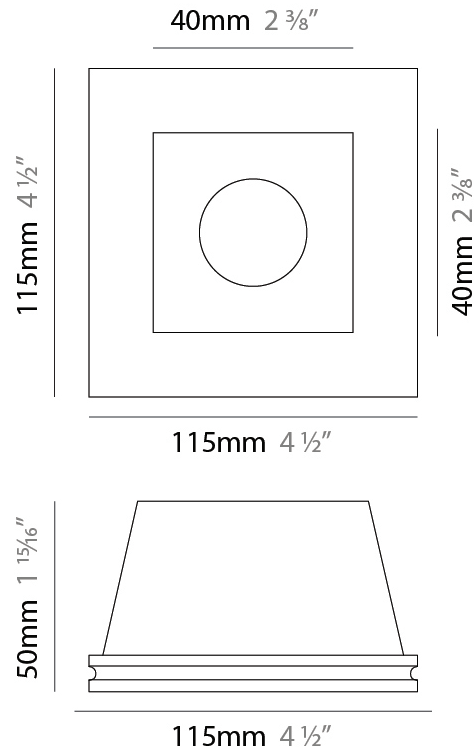

INVISIBILI TRIMLESS

D86214R9-

base number Color
Temperature

PROJECT
TYPE
SPECIFIER
QUANTITY
DATE

1. To build a product code in our configurator select the specify button on the base model # product page
2. To build a manual product code on this datasheet choose from the options listed below in blue font and add the suffix to the base model #

GENERAL

Series: Invisibili
Brand: Panzeri
Division: Design
Mounting Type: Trimless
Mounting Location: Ceiling
Subcategory: Downlight

PHYSICAL

Shape: Rectangle
Length (mm): 115
Length (in): 4 1/2
Width (mm): 115
Width (in): 4 1/2
Height (mm): 50
Height (in): 1 15/16
Min. Recessing Depth (mm): 135
Min. Recessing Depth (in): 5 5/16
Light Distribution: Direct
Weight (kg): 0.45
Weight (lbs): 0.99
Fixture Finish: WHI
Fixture Material: Plaster

ELECTRICAL

Lamp Type: LED
Input Wattage (W): 8.5
Total Output Wattage (W): 6.8
Dimming: Non-Dimming / Phase Dimming (120Vac only) / 0-10V Dimming
Driver Included: No
Driver Location: Remote
Driver Type: Constant Current - 120 / 277Vac
Driver Class: Class 2
Input Voltage (V): 120 - 277
Constant Current (MA): 250

LED

Number of LEDs: 1
Color Temperature (°K): 2700 / 3000 / 4000
Max. Delivered Lumen (lm): 806 / 854 / 1053
CRI: >90 CRI
Lamp Life (hrs): 50000

OPTICAL

Optic°: 35

RATINGS AND CERTIFICATIONS

Certified By: Certified for North American Standards
IP rating: IP20