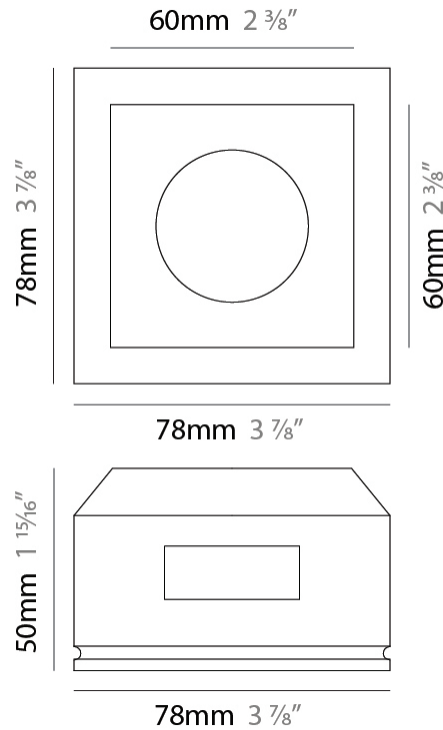

GENERAL

Series: Invisibili _____
Brand: Panzeri _____
Division: Design _____
Mounting Type: Trimless _____
Mounting Location: Wall _____

PHYSICAL

Shape: Rectangle _____
Length (mm): 60 _____
Length (in): 2 3/8 _____
Width (mm): 60 _____
Width (in): 2 3/8 _____
Height (mm): 50 _____
Height (in): 1 15/16 _____
Min. Recessing Depth (mm): 140 _____
Min. Recessing Depth (in): 5 1/2 _____
Light Distribution: Direct _____
Weight (kg): 0.17 _____
Weight (lbs): 0.37 _____
Fixture Finish: WHI _____
Fixture Material: Plaster _____

ELECTRICAL

Lamp Type: LED _____
Input Wattage (W): 8.5 _____
Total Output Wattage (W): 6.8 _____
Dimming: Non-Dimming / Phase Dimming (120Vac only) / 0-10V Dimming _____
Driver Included: No _____
Driver Location: Remote _____
Driver Type: Constant Current - 120 / 277Vac _____
Driver Class: Class 2 _____
Input Voltage (V): 120 - 277 _____
Constant Current (MA): 250 _____

LED

Number of LEDs: 1 _____
Color Temperature (°K): 2700 / 3000 / 4000 _____
Max. Delivered Lumen (lm): 806 / 854 / 1053 _____
CRI: >90 CRI _____
Lamp Life (hrs): 50000 _____

OPTICAL

Optic°: 35 _____

RATINGS AND CERTIFICATIONS

Certified By: Certified for North American Standards _____
IP rating: IP20 _____